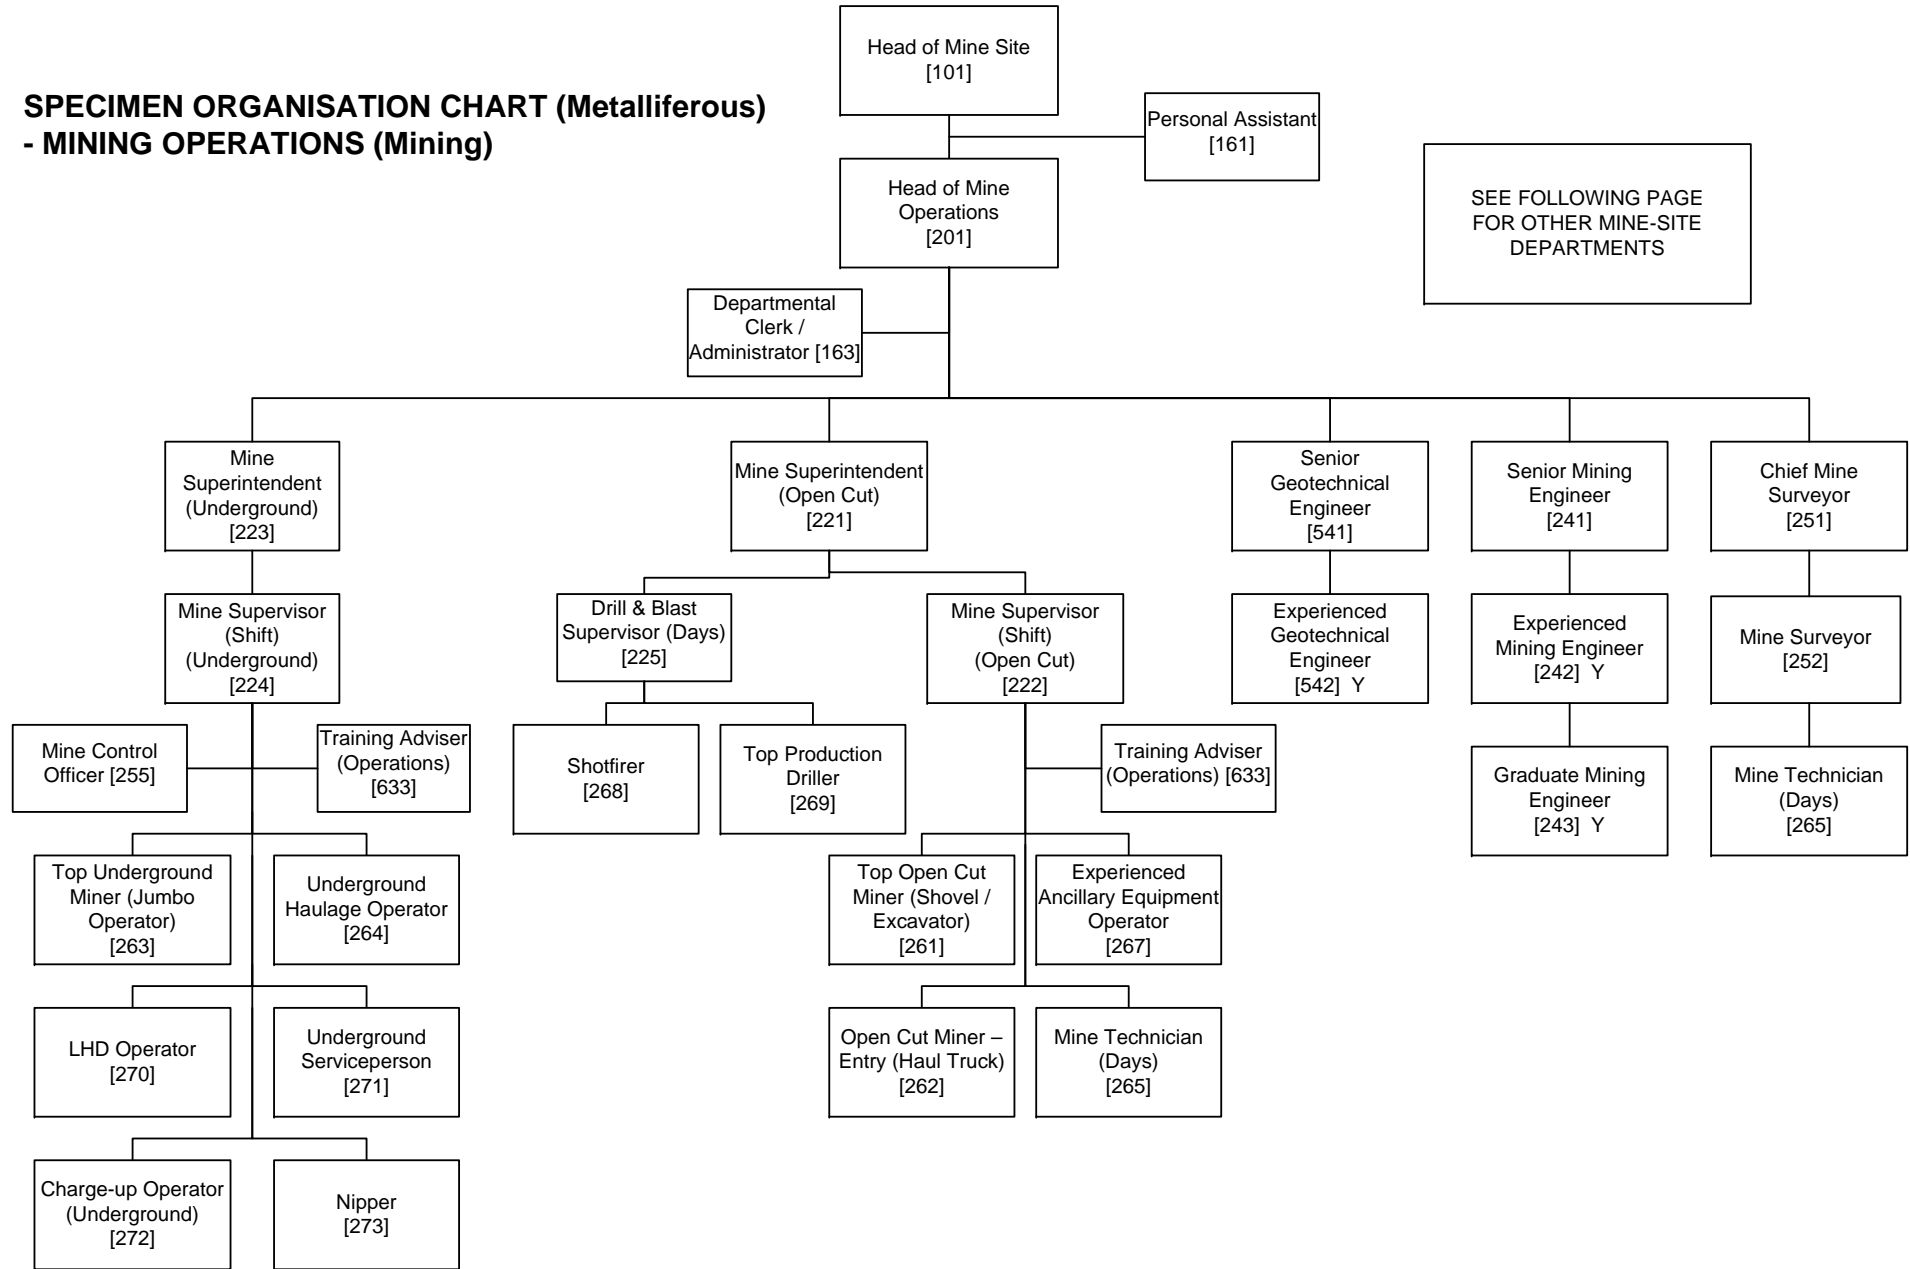

**SPECIMEN ORGANISATION CHART  
(Metalliferous) - CORPORATE**

**SPECIMEN ORGANISATION CHART  
(Metalliferous Corporate) – FINANCE &  
ADMINISTRATION and HUMAN RESOURCES**

**SPECIMEN ORGANISATION CHART  
(Metalliferous Corporate) -  
TECHNICAL & ENGINEERING and  
SALES & MARKETING**

## SPECIMEN ORGANISATION CHART (Metalliferous) - EXPLORATION

## SPECIMEN ORGANISATION CHART (Metalliferous) - CONTRACT MINING

**SPECIMEN ORGANISATION CHART (Metalliferous)  
- MINING OPERATIONS (Management)**

**SPECIMEN ORGANISATION CHART (Metalliferous)  
- MINING OPERATIONS (Mining)**

**SPECIMEN ORGANISATION CHART (Metalliferous)  
- MINING OPERATIONS (Processing)**

SEE FOLLOWING PAGE  
FOR OTHER MINE-SITE  
DEPARTMENTS

**SPECIMEN ORGANISATION CHART (Metalliferous)  
- MINING OPERATIONS (Maintenance & Geology)**