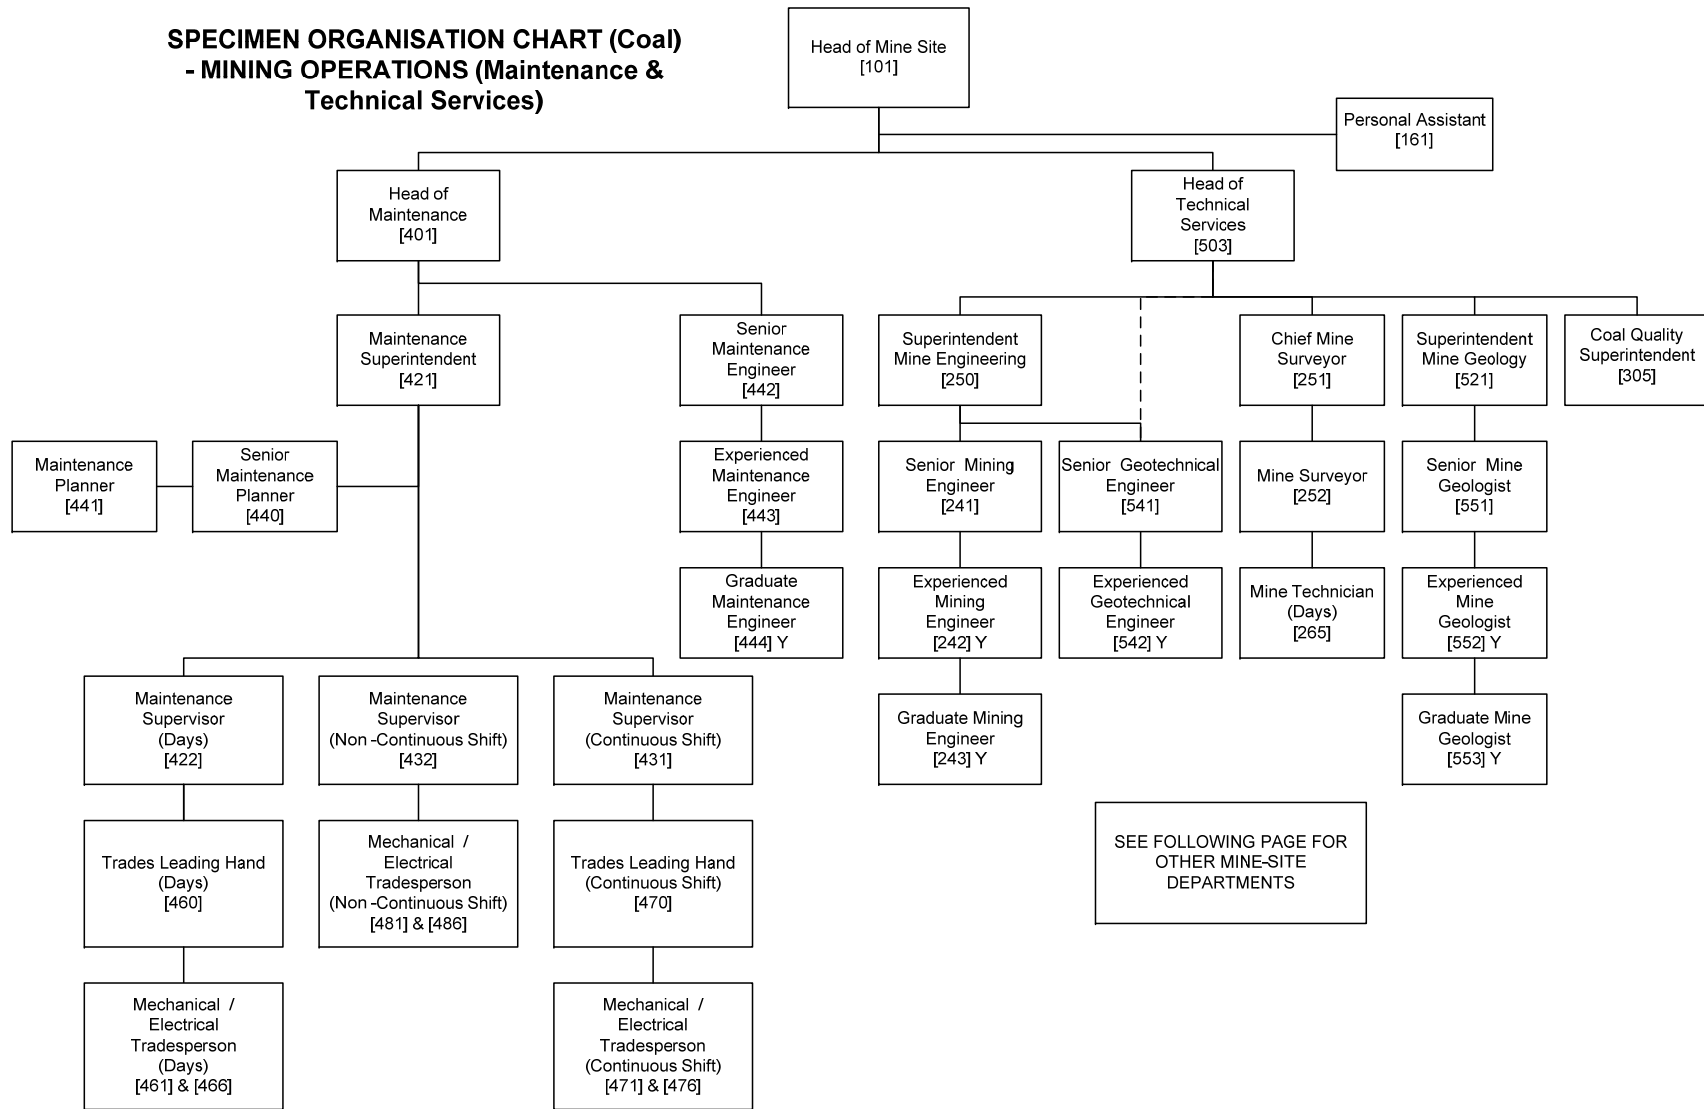

**SPECIMEN ORGANISATION CHART (Coal) -
CORPORATE**

SPECIMEN ORGANISATION CHART (Coal Corporate) – FINANCE & ADMINISTRATION and HUMAN RESOURCES

**SPECIMEN ORGANISATION CHART (Coal) -
TECHNICAL & ENGINEERING &
SALES & MARKETING (CORPORATE)**

SPECIMEN ORGANISATION CHART (Coal) - (PROCUREMENT and CONTRACTS)

SPECIMEN ORGANISATION CHART (Coal) - CONTRACT MINING

**SPECIMEN ORGANISATION CHART (Coal)
- MINING OPERATIONS (Mining)**

**SPECIMEN ORGANISATION CHART (Coal)
- MINING OPERATIONS (Processing)**

**SPECIMEN ORGANISATION CHART (Coal)
- MINING OPERATIONS (Maintenance & Technical Services)**

**SPECIMEN ORGANISATION CHART (Coal)
- MINING OPERATIONS (Finance & Accounting)**

**SPECIMEN ORGANISATION CHART (Coal)
- MINING OPERATIONS (Support Services)**